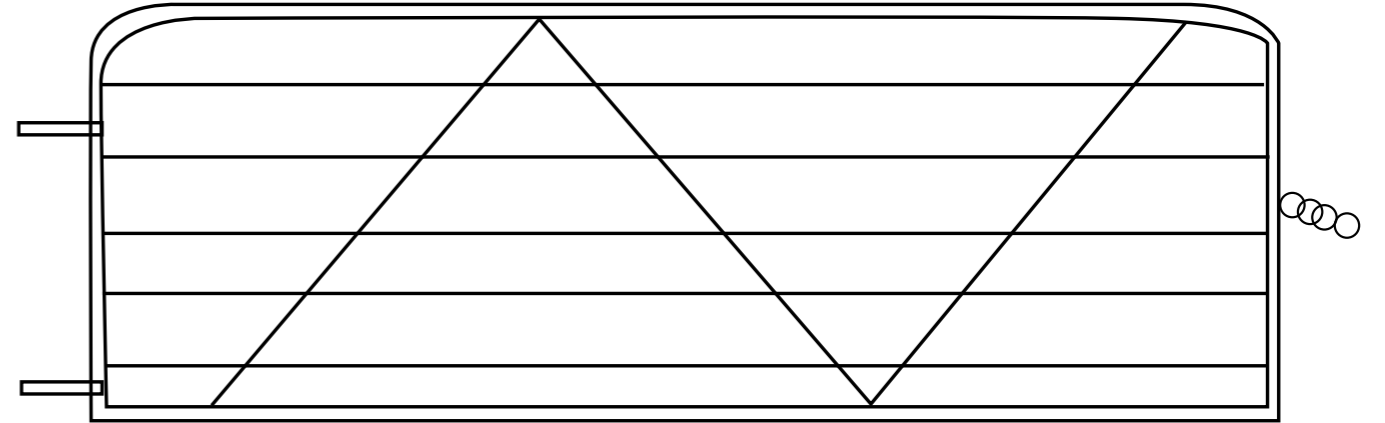

Gates

- Farm Gates
- Auction Gates
- Sliding Gates
- Lion Gates
- Lion Gates D/Mesh

Diamond Mesh

- Single
- Double

Farm Gates

Sizes	Heights	
.900	3.0m	.900mm
1.2m	3.6m	1.2m
1.5m	4.2m	
1.8m	4.8m	
2.4m	5.4m	
2.7m		

Medium gates = 28mm tubing with 2.0mm vertical wire
Heavy gates = 42mm tubing with 2.5mm vertical wire

Auction Gates

Sizes	Heights	
3.0m x 1.2m	1.2m	42mm Tubing with 25x5 flatbar (6 vertical supports)
3.6m x 1.2m		2x eyebolts with chain
4.2m x 1.2m		
4.8m x 1.2m		