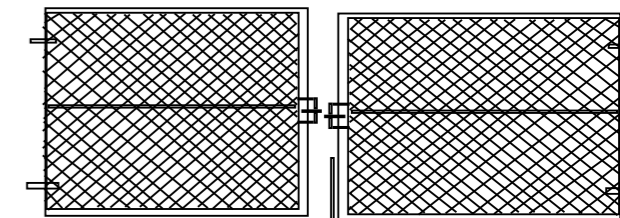

Sliding Gates

Sliding gates are manufactured to customers requirements.

Diamond Mesh Gates

Lion Gates

Lion crutches can be manufactured to customers specification.

Lion Gates D/Mesh

Heavy duty Diamond Mesh covered gate.

Strong and covered with 64mm x 2.5 mm Diamond Mesh.

Diamond Mesh - Single

Sizes		Heights	42mm tubing/ with chain/ x2 eyebolts covered with 64mm x 2mm mesh
1.2m	3.6m	1.2m	
1.8m	4.2m	1.8m	
2.4m	4.8m	2.4m	
3.0m	6.0m		

Diamond Mesh - Double

Sizes		Heights	42mm tubing/ with chain/ x2 eyebolts covered with 64mm x 2mm mesh
3.0m	5.0m	1.2m	
3.6m	6.0m	1.8m	
4.2m	8.0m	2.4m	
4.8m