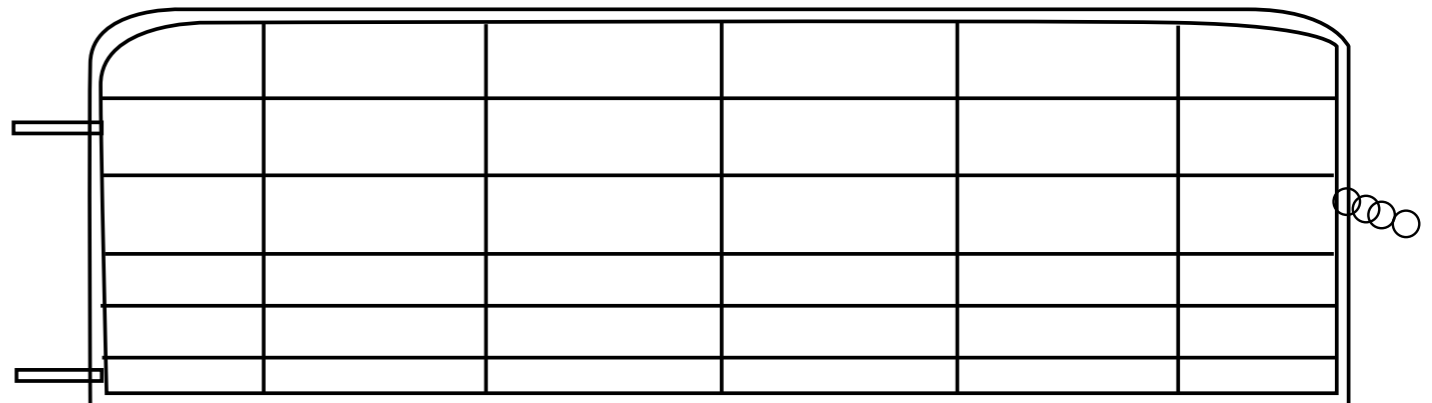

Gates

- Farm Gates
- Auction Gates
- Sliding Gates
- Lion Gates
- Lion Gates D/Mesh

Diamond Mesh

- Single
- Double

Farm Gates

Sizes	Heights	
.900	3.0m	.900mm
1.2m	3.6m	1.2m
1.5m	4.2m	
1.8m	4.8m	
2.4m	5.4m	
2.7m		

Medium gates = 28mm tubing with 2.0mm vertical wire
Heavy gates = 42mm tubing with 2.5mm vertical wire

Auction Gates

Sizes	Heights	
3.0m x 1.2m	1.2m	42mm Tubing with 25x5 flatbar (6 vertical supports)
3.6m x 1.2m		2x eyebolts with chain
4.2m x 1.2m		
4.8m x 1.2m		