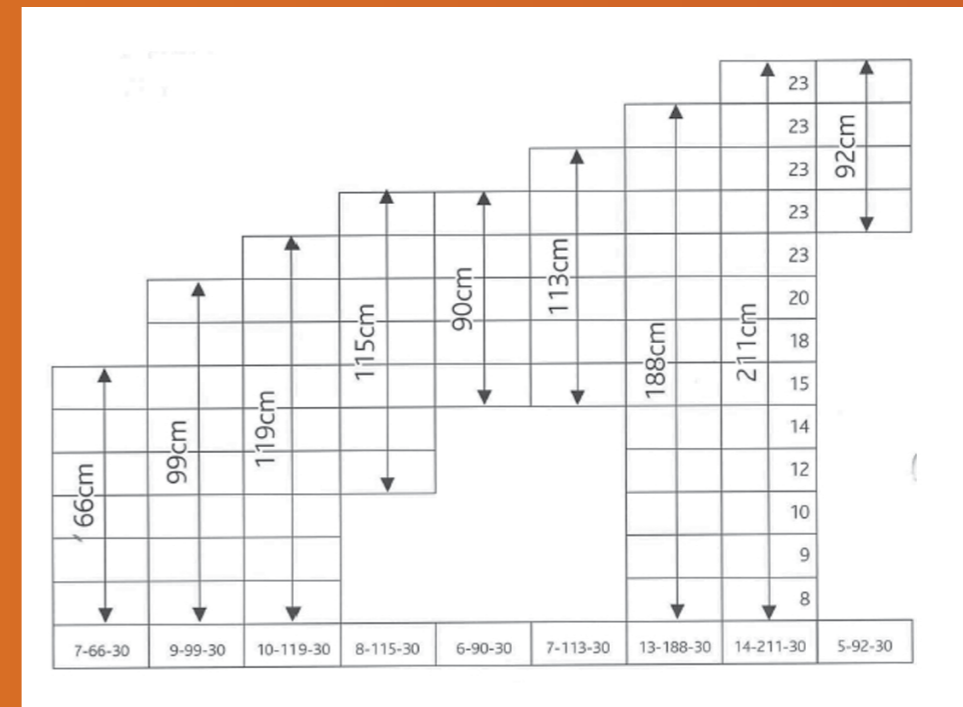

Specifications:

	Lambs	Sheep	Goat	Pigs	Cattle	Boundary	Security	Large Game	Small Game
6-90-30/15		x		x					
9-99-30/15	x	x	x	x		x			
8-115-30/15		x	x	x	x	x			
10-115-30/15	x	x	x	x	x	x			
13-188-30/15							x	x	x
14-211-30/15							x	x